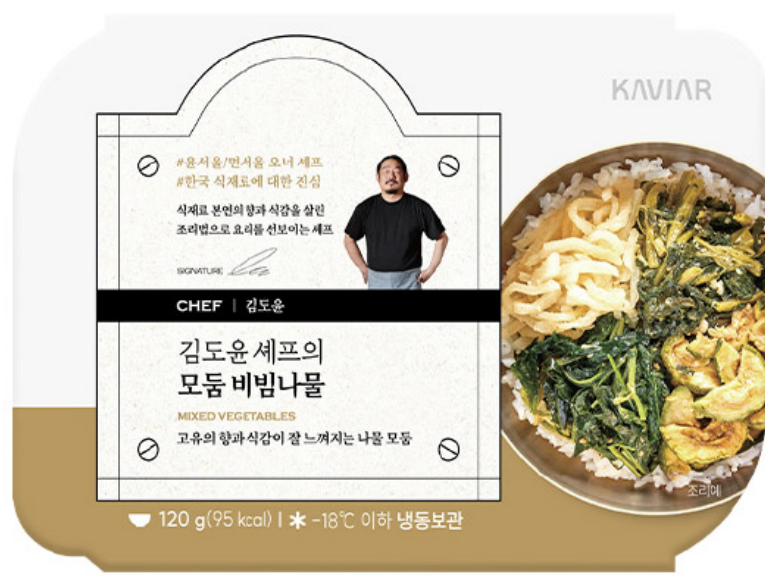

Assorted Seasoned Vegetables 120G
캐비아)김도운 셰프 모듬 비빔나물